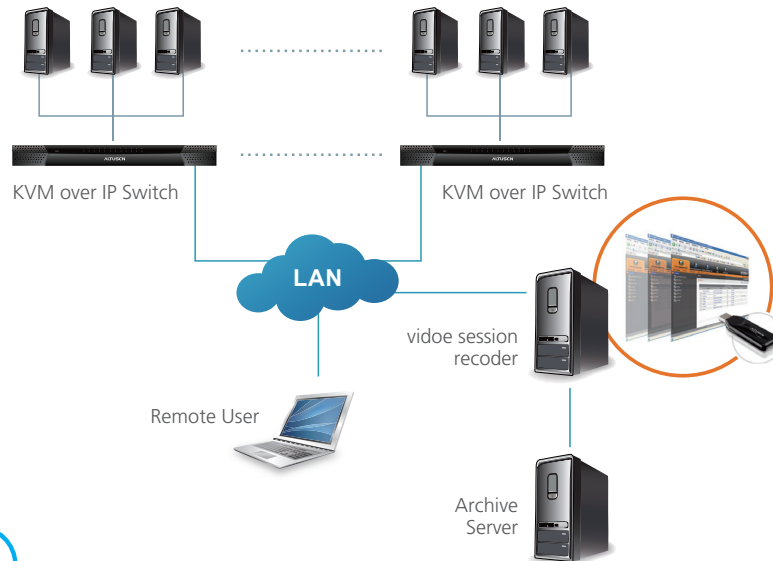

## Video Session Recorder

- The Control Center Video Session Recorder (CCVSR) is ATEN's innovative software designed to securely record the video and operation of computers accessed through KVM over IP Switches. The software automatically records a video of the screen display and logs all key-strokes and mouse clicks when computers are accessed through KVM ports.

The CCVSR is developed to work with ATEN KVM over IP Switches without the need to install agent software on all computers. The software can be installed and managed from a single computer which will automatically capture and save video recordings for you. Simply set the CCVSR software to record ports on a KVM switch and it automatically creates a video recording every time the computers are accessed. The CCVSR supports recording across multiple KVM over IP Switches and multiple KVM ports\* can be recorded at the same time.

The CCVSR deployment is highly scalable and flexible. It supports single or multiple CCVSR servers giving IT managers the ability to start small and expand gradually. A simple license policy reduces the complexity of upgrades. The single portal and single IP design for multiple CCVSR servers mitigates management. Disk space management is automatically controlled by the CCVSR to eliminate the need of manual disk administration.

The CCVSR is a great tool for capturing evidence or tracing issues for immediate troubleshooting and faster problem resolution. The software can help monitor compliance control and auditing efficiently. It quickly helps IT managers know what every remote KVM user, internal KVM user, or IT service contractor is doing on the servers, with full coverage of all actions; saved in a bulletproof system for future auditing.